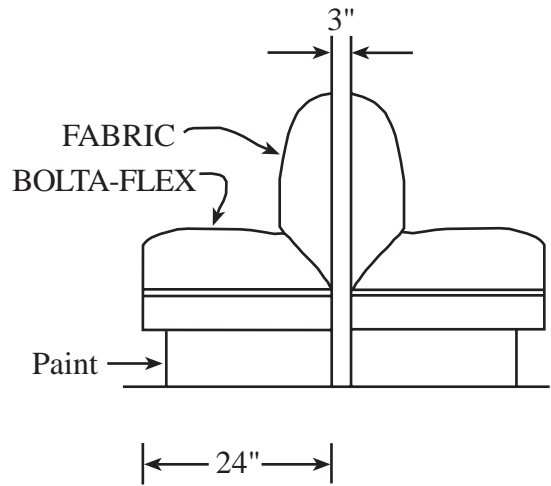

TABLE TOP 24" x 41 1/2"

SCALE 1/2" = 1'0"

DINING SEAT DETAIL