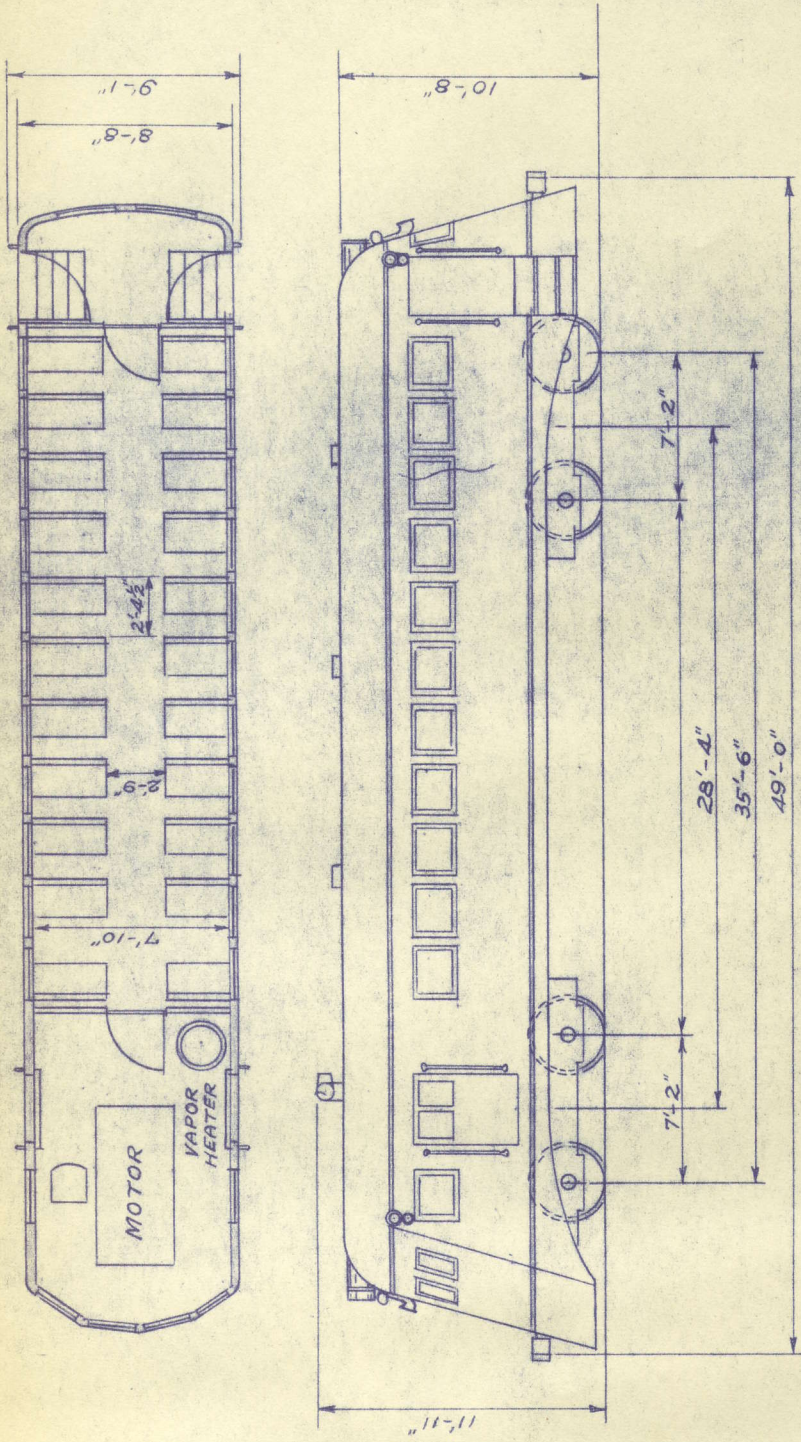

DIESEL BUS NO 212

SEATS 42  
 LT. WT. 43,000<sup>lb</sup>

BUILT BY EDWARDS RR MOTOR CO.  
 MFG. NO 44-3130  
 CAR MODEL 21 -- SERIAL NO 198  
 CUMMINS DIESEL -- 6 CYL. -- 200 HP